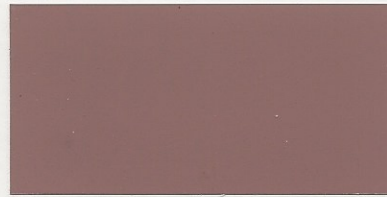

INTEGRAL CONCRETE COLORS

Caramel Buff Light 1 Bag / 2 Yards

Caramel Buff Medium 1 Bag / 1 Yard

Caramel Buff Dark 2 Bags / 1 Yard

Watermelon Light 1 Bag / 2 Yards

Watermelon Medium 1 Bag / 1 Yard

Watermelon Dark 2 Bags / 1 Yard

Red Barn Light 1 Bag / 2 Yards

Red Barn Medium 1 Bag / 1 Yard

Red Barn Dark 2 Bags / 1 Yard

Chestnut Light 1 Bag / 2 Yards

Chestnut Medium 1 Bag / 1 Yard

Chestnut Dark 2 Bags / 1 Yard

Chocolate Light 1 Bag / 2 Yards

Chocolate Medium 1 Bag / 1 Yard

Chocolate Dark 2 Bags / 1 Yard

Gun Metal Light 1 Bag / 2 Yards

Gun Metal Medium 1 Bag / 1 Yard

Gun Metal Dark 2 Bags / 1 Yard

The color of raw materials, or a sample strip, is subject to variation from the color chip reproduced above. Colors above are as accurate as can be produced using finest materials of reproduction. Jobsite variations from the above color may occur due to differences in local raw materials and methods of application. Before final color selection is made, a jobsite panel should be erected and approved.