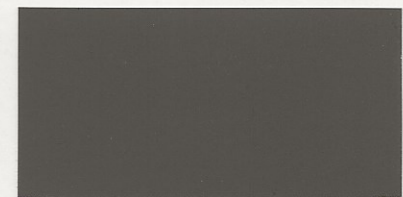

Red Barn Light 1 Bag / 2 Yards

Red Barn Medium 1 Bag / 1 Yard

Red Barn Dark 2 Bags / 1 Yard

Chestnut Light 1 Bag / 2 Yards

Chestnut Medium 1 Bag / 1 Yard

Chestnut Dark 2 Bags / 1 Yard

Chocolate Light 1 Bag / 2 Yards

Chocolate Medium 1 Bag / 1 Yard

Chocolate Dark 2 Bags / 1 Yard

Gun Metal Light 1 Bag / 2 Yards

Gun Metal Medium 1 Bag / 1 Yard

Gun Metal Dark 2 Bags / 1 Yard

The color of raw materials, or a sample strip, is subject to variation from the color chip reproduced above. Colors above are as accurate as can be produced using finest materials of reproduction. Jobsite variations from the above color may occur due to differences in local raw materials and methods of application. Before final color selection is made, a jobsite panel should be erected and approved.